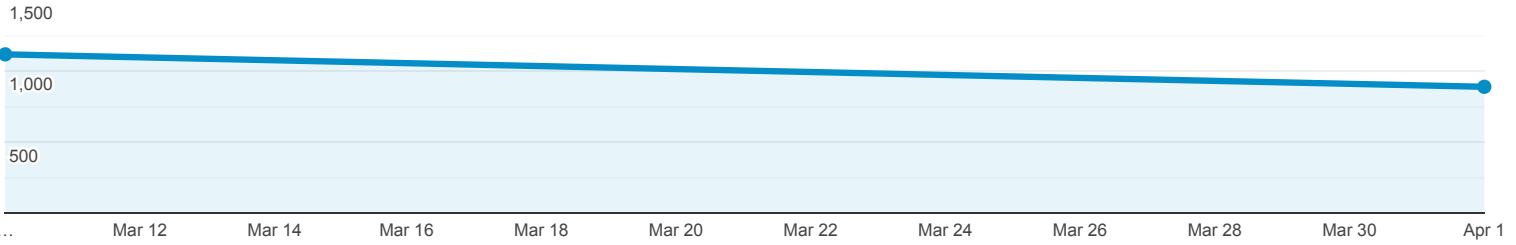

Pages

**All Users**  
100.00% Pageviews

Mar 10, 2021 - Apr 26, 2021

Explorer

● Pageviews

Page	Pageviews	Unique Pageviews	Avg. Time on Page	Entrances	Bounce Rate	% Exit	Page Value
	<b>1,999</b> % of Total: 100.00% (1,999)	<b>1,368</b> % of Total: 100.00% (1,368)	<b>00:01:14</b> Avg for View: 00:01:14 (0.00%)	<b>577</b> % of Total: 100.00% (577)	<b>48.53%</b> Avg for View: 48.53% (0.00%)	<b>28.86%</b> Avg for View: 28.86% (0.00%)	<b>£0.00</b> % of Total: 0.00% (£0.00)
1. /	<b>410</b> (20.51%)	<b>236</b> (17.25%)	<b>00:00:41</b>	<b>193</b> (33.45%)	<b>24.87%</b>	<b>17.80%</b>	<b>£0.00</b> (0.00%)
2. /meetings	<b>183</b> (9.15%)	<b>92</b> (6.73%)	<b>00:00:27</b>	<b>13</b> (2.25%)	<b>0.00%</b>	<b>5.46%</b>	<b>£0.00</b> (0.00%)
3. /notice-board	<b>102</b> (5.10%)	<b>74</b> (5.41%)	<b>00:01:02</b>	<b>20</b> (3.47%)	<b>40.00%</b>	<b>20.59%</b>	<b>£0.00</b> (0.00%)
4. /Quiz	<b>88</b> (4.40%)	<b>35</b> (2.56%)	<b>00:01:42</b>	<b>18</b> (3.12%)	<b>50.00%</b>	<b>26.14%</b>	<b>£0.00</b> (0.00%)
5. /neighbourhood-plan	<b>80</b> (4.00%)	<b>69</b> (5.04%)	<b>00:00:15</b>	<b>34</b> (5.89%)	<b>55.88%</b>	<b>37.50%</b>	<b>£0.00</b> (0.00%)
6. /Contents/ContentItems/4776dvtzdyrc3w6h59jnqtjadm	<b>67</b> (3.35%)	<b>52</b> (3.80%)	<b>00:04:35</b>	<b>17</b> (2.95%)	<b>82.35%</b>	<b>71.64%</b>	<b>£0.00</b> (0.00%)
7. /Contents/ContentItems/417sq5eb929ar723sq3rx29gns	<b>60</b> (3.00%)	<b>50</b> (3.65%)	<b>00:01:27</b>	<b>10</b> (1.73%)	<b>60.00%</b>	<b>33.33%</b>	<b>£0.00</b> (0.00%)
8. /Contents/ContentItems/4wmbxxwd63k2866fq2xmj475ck	<b>51</b> (2.55%)	<b>36</b> (2.63%)	<b>00:04:38</b>	<b>13</b> (2.25%)	<b>46.15%</b>	<b>47.06%</b>	<b>£0.00</b> (0.00%)
9. /councillors	<b>43</b> (2.15%)	<b>37</b> (2.70%)	<b>00:01:20</b>	<b>8</b> (1.39%)	<b>62.50%</b>	<b>27.91%</b>	<b>£0.00</b> (0.00%)
10. /home	<b>40</b> (2.00%)	<b>30</b> (2.19%)	<b>00:00:29</b>	<b>25</b> (4.33%)	<b>16.00%</b>	<b>20.00%</b>	<b>£0.00</b> (0.00%)